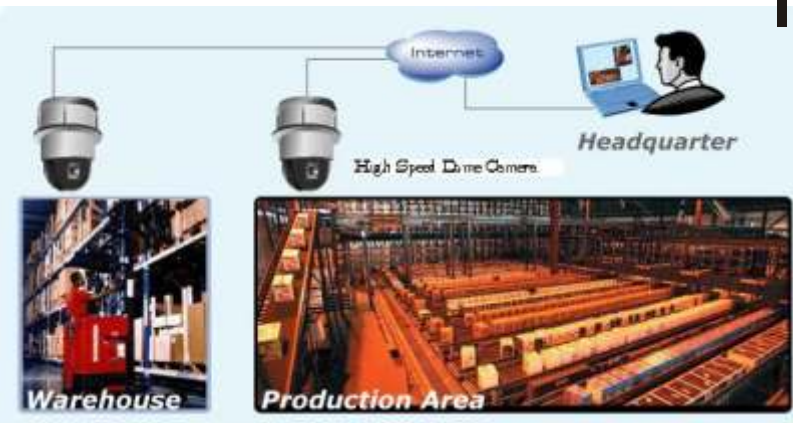

Industrial Camera

Industrial , Oil & Gas Installations Camera

One Camera Instead of Several cameras

- + Out door/ indoor Pan Tilt Zoom (PTZ) Camera
- + 360° Field of view (Pan Endless) 180° Tilt
- + Built-in heater and fan for continuous operation in demanding environments (IP66 rating)
- + 216 X Zoom Power
- + Preset positions
- + Super Cruise
- + Day n Night Low light Working
- + Auto Flip, Auto Focus, Auto Iru
- + Pan speed 300° per second
- + Controlled by Joystick controller